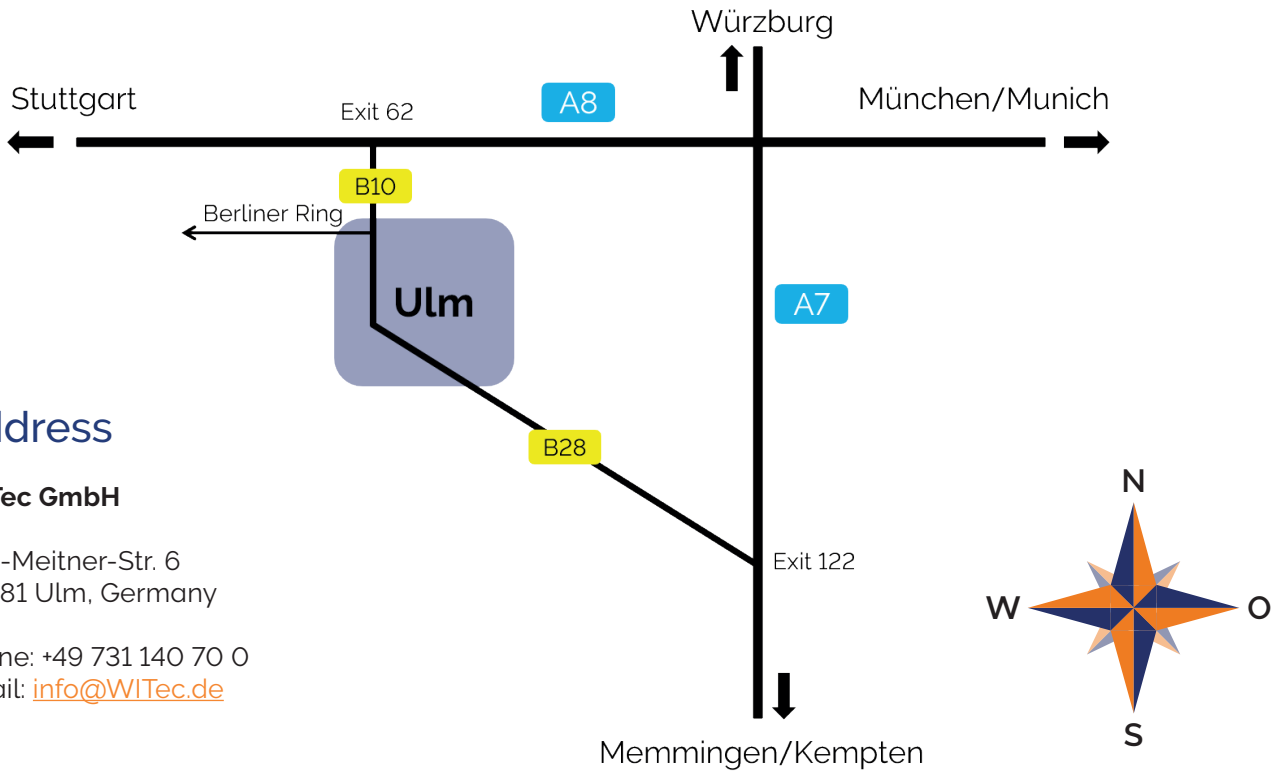

Directions to WITec, Ulm

WITec

Address

WITec GmbH

Lise-Meitner-Str. 6
89081 Ulm, Germany

Phone: +49 731 140 70 0
Email: info@WITec.de

By car

On motorway A7 from the South (Kempten/Memmingen)

At interchange Hittistetten take exit Ulm/Neu-Ulm/Senden (Exit 122) onto B28. Drive past Neu-Ulm, continue along the B10 through Ulm, up the hill. Take exit Langenau/Wissenschaftsstadt/Kliniken/Eselsberg. Keep left - you are now on the Berliner Ring ...

On motorway A7 from the North (Würzburg)

At interchange Ulm/Elchingen merge onto A8 towards Stuttgart. Take Exit 62 Ulm-West onto the B10 towards Ulm/Friedrichshafen. After about 4 km take exit Blaustein/Wissenschaftsstadt to get onto the Berliner Ring ...

On motorway A8 from East (München) and from West (Stuttgart)

Take Exit 62 Ulm-West onto the B10 towards Ulm/Friedrichshafen. After about 4 km take exit Blaustein/Wissenschaftsstadt to get onto the Berliner Ring ...

... continued

When you have reached the Berliner Ring, turn left at the second light onto Wilhelm-Runge-Straße/Science Park II. Then turn right at the next crossing onto Lise-Meitner-Straße. After 200 meters you will have reached your destination, WITec Headquarters. Parking places are in front of the building or ca. 150 m down the street next to the tram station.