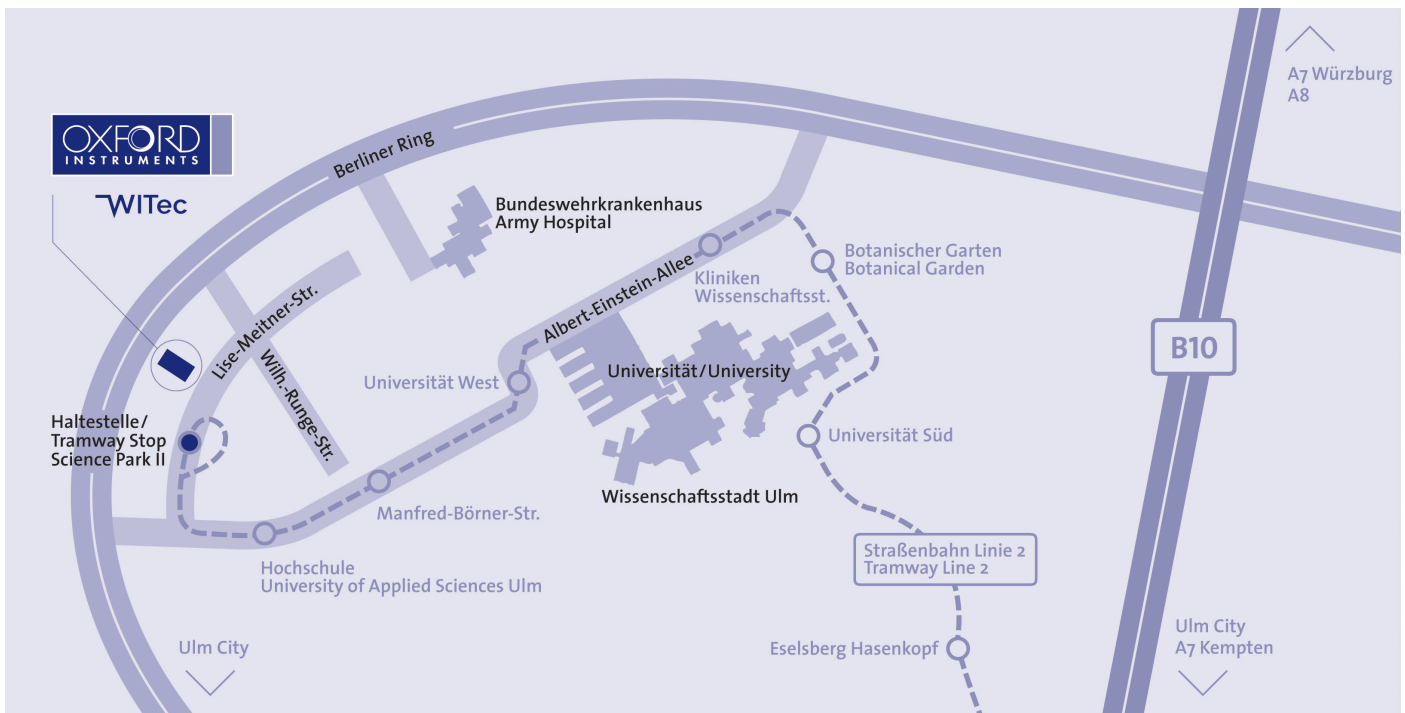

At interchange Hittistetten take exit Ulm/Neu-Ulm/Senden (Exit 122) onto B28. Drive past Neu-Ulm, continue along the B10 through Ulm, up the hill. Take exit Langenau/Wissenschaftsstadt/Kliniken/Eselsberg. Keep left - you are now on the Berliner Ring ...

On motorway A7 from the North (Würzburg)

At interchange Ulm/Elchingen merge onto A8 towards Stuttgart. Take Exit 62 Ulm-West onto the B10 towards Ulm/Friedrichshafen. After about 4 km take exit Blaustein/Wissenschaftsstadt to get onto the Berliner Ring ...

On motorway A8 from East (München) and from West (Stuttgart)

Take Exit 62 Ulm-West onto the B10 towards Ulm/Friedrichshafen. After about 4 km take exit Blaustein/Wissenschaftsstadt to get onto the Berliner Ring ...

... continued

When you have reached the Berliner Ring, turn left at the second light onto Wilhelm-Runge-Straße/Science Park II. Then turn right at the next crossing onto Lise-Meitner-Straße. After 200 meters you will have reached your destination, WITec Headquarters. Parking places are in front of the building or ca. 150 m down the street next to the tram station.